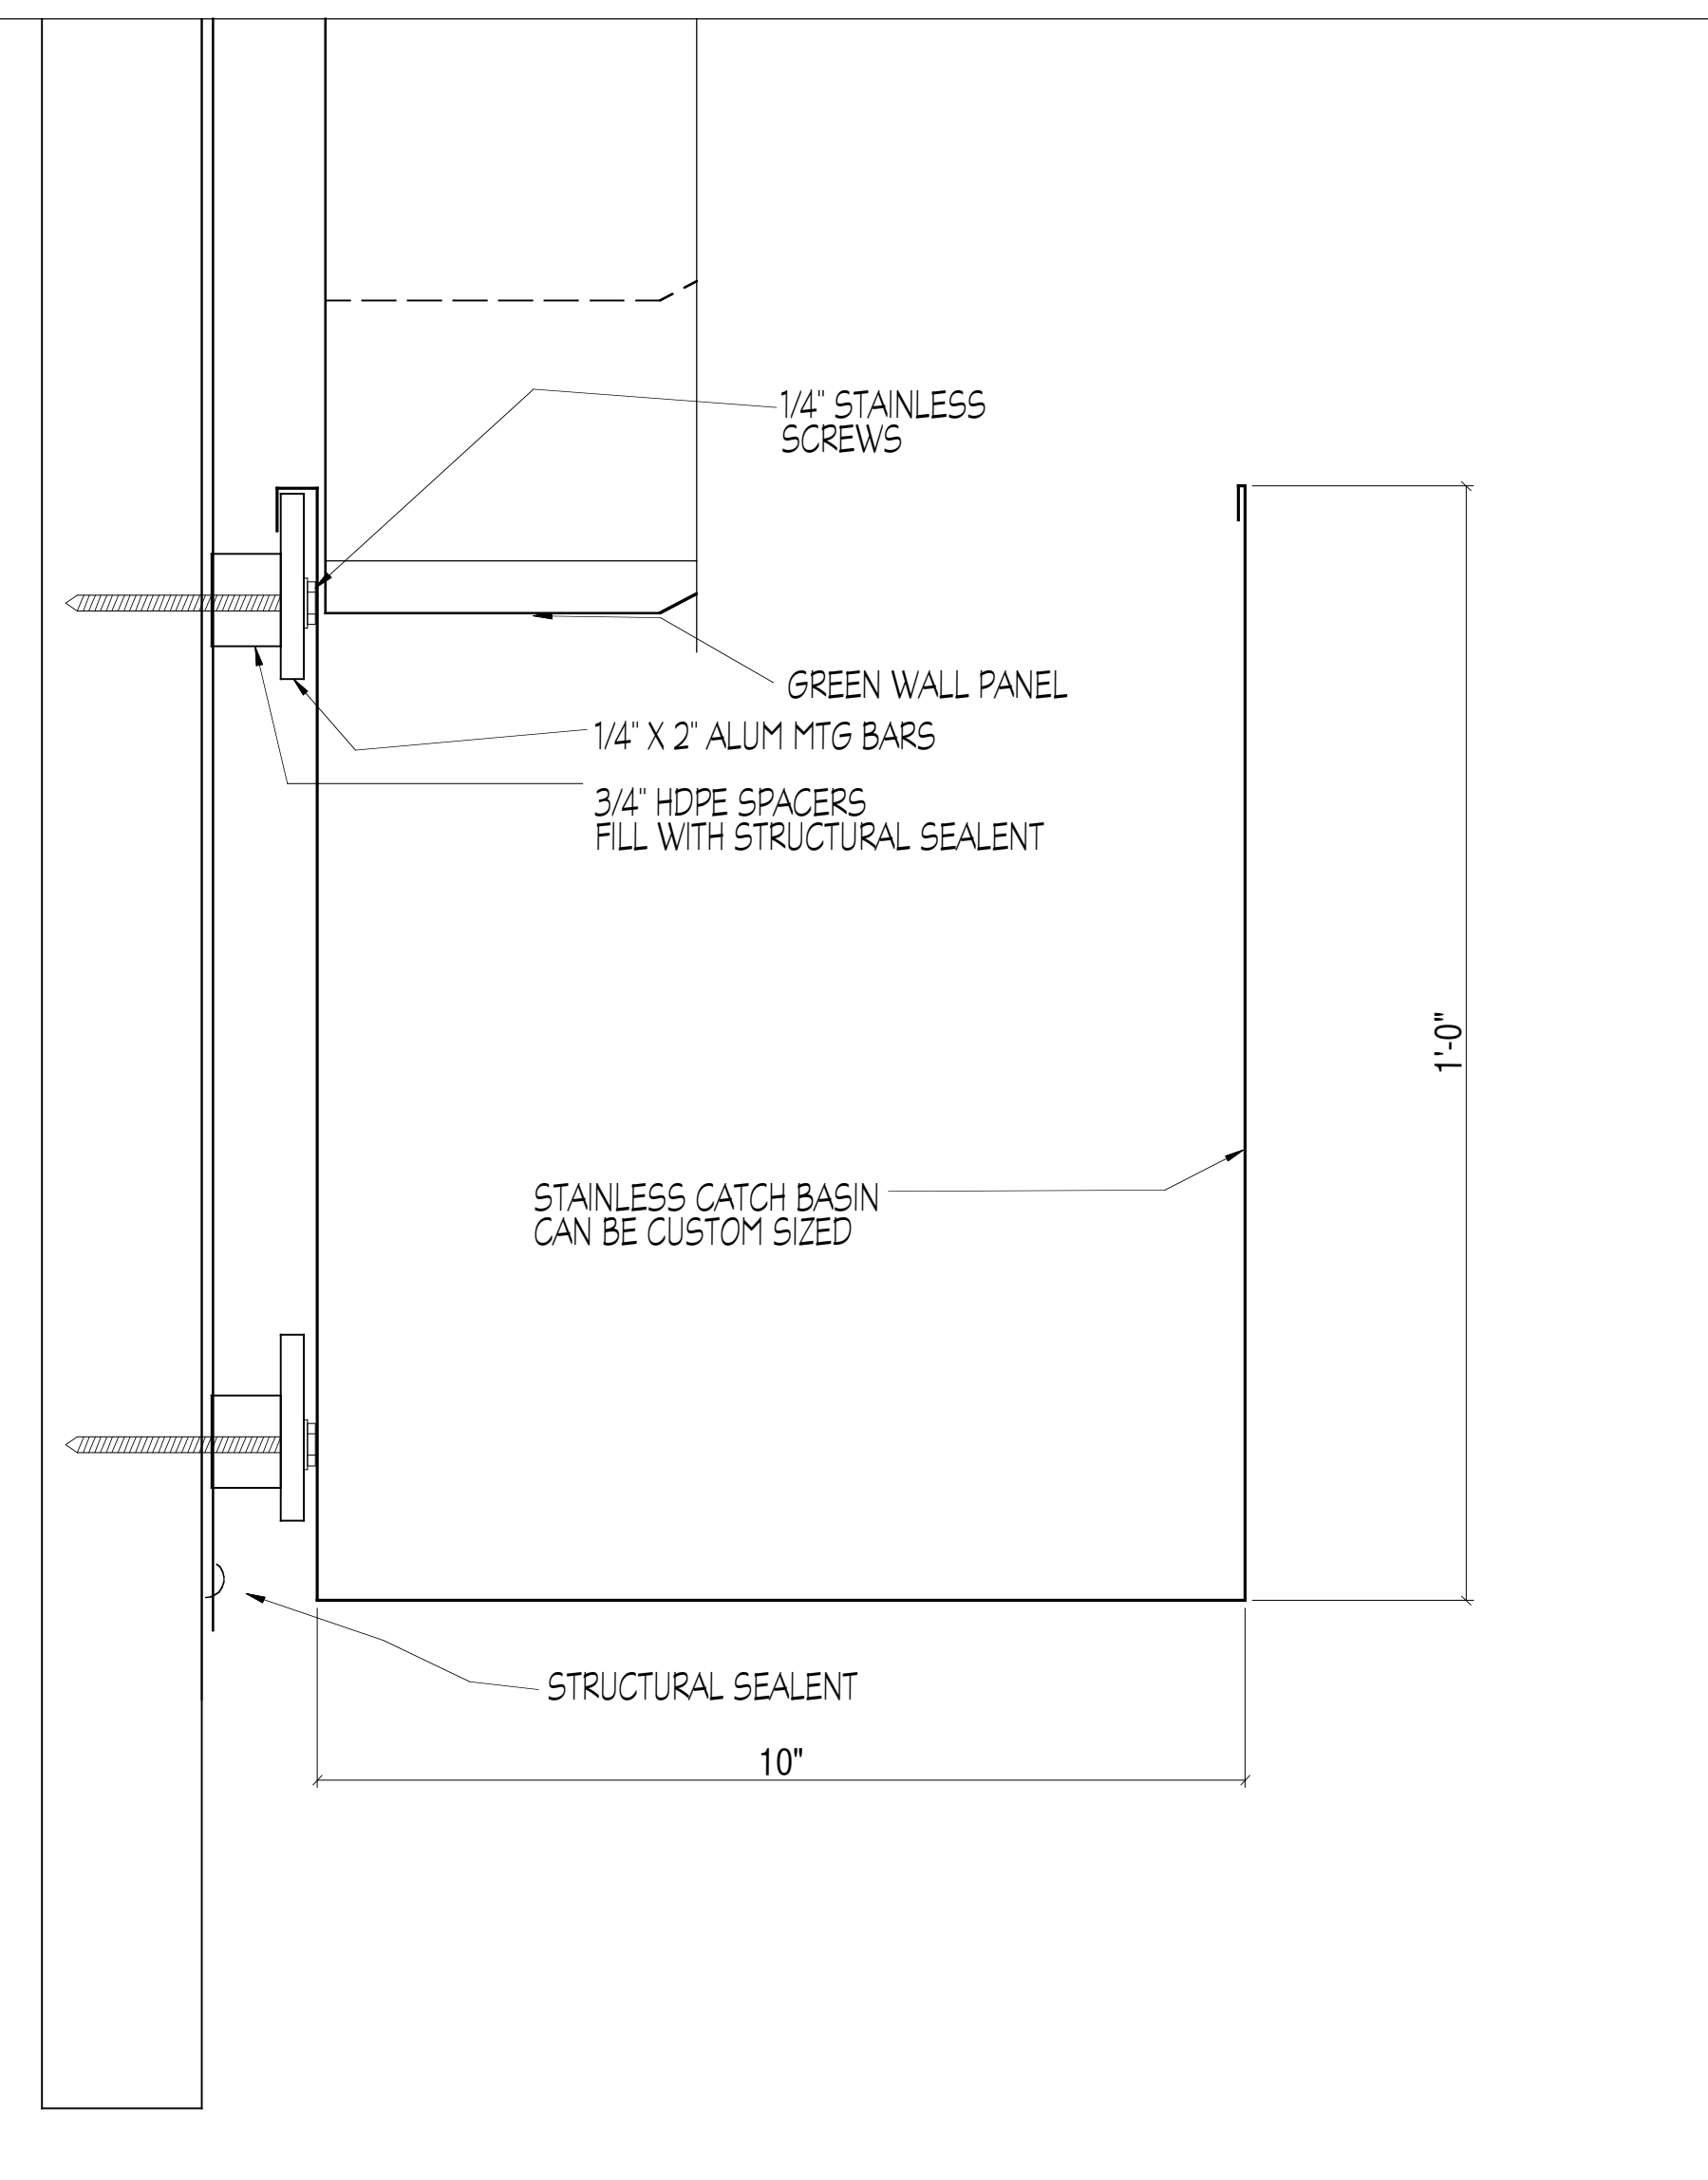

SECTION DETAIL GW PANEL

PLAN DETAIL GW PANEL

CATCH BASIN SECTION DETAIL GW PANEL

Philly  
Green  
wall  
and  
Roof

**g-space**  
ARCHITECTS  
DESIGN BUILDERS  
GRAPHICS  
MASTER PLANNING  
726 S. Hutcheson St.  
Philadelphia, PA 19147  
Tel: 215 928 8900  
Fax: 815 572 0136  
www.gspacedesign.com  
admin@gspacedesign.com