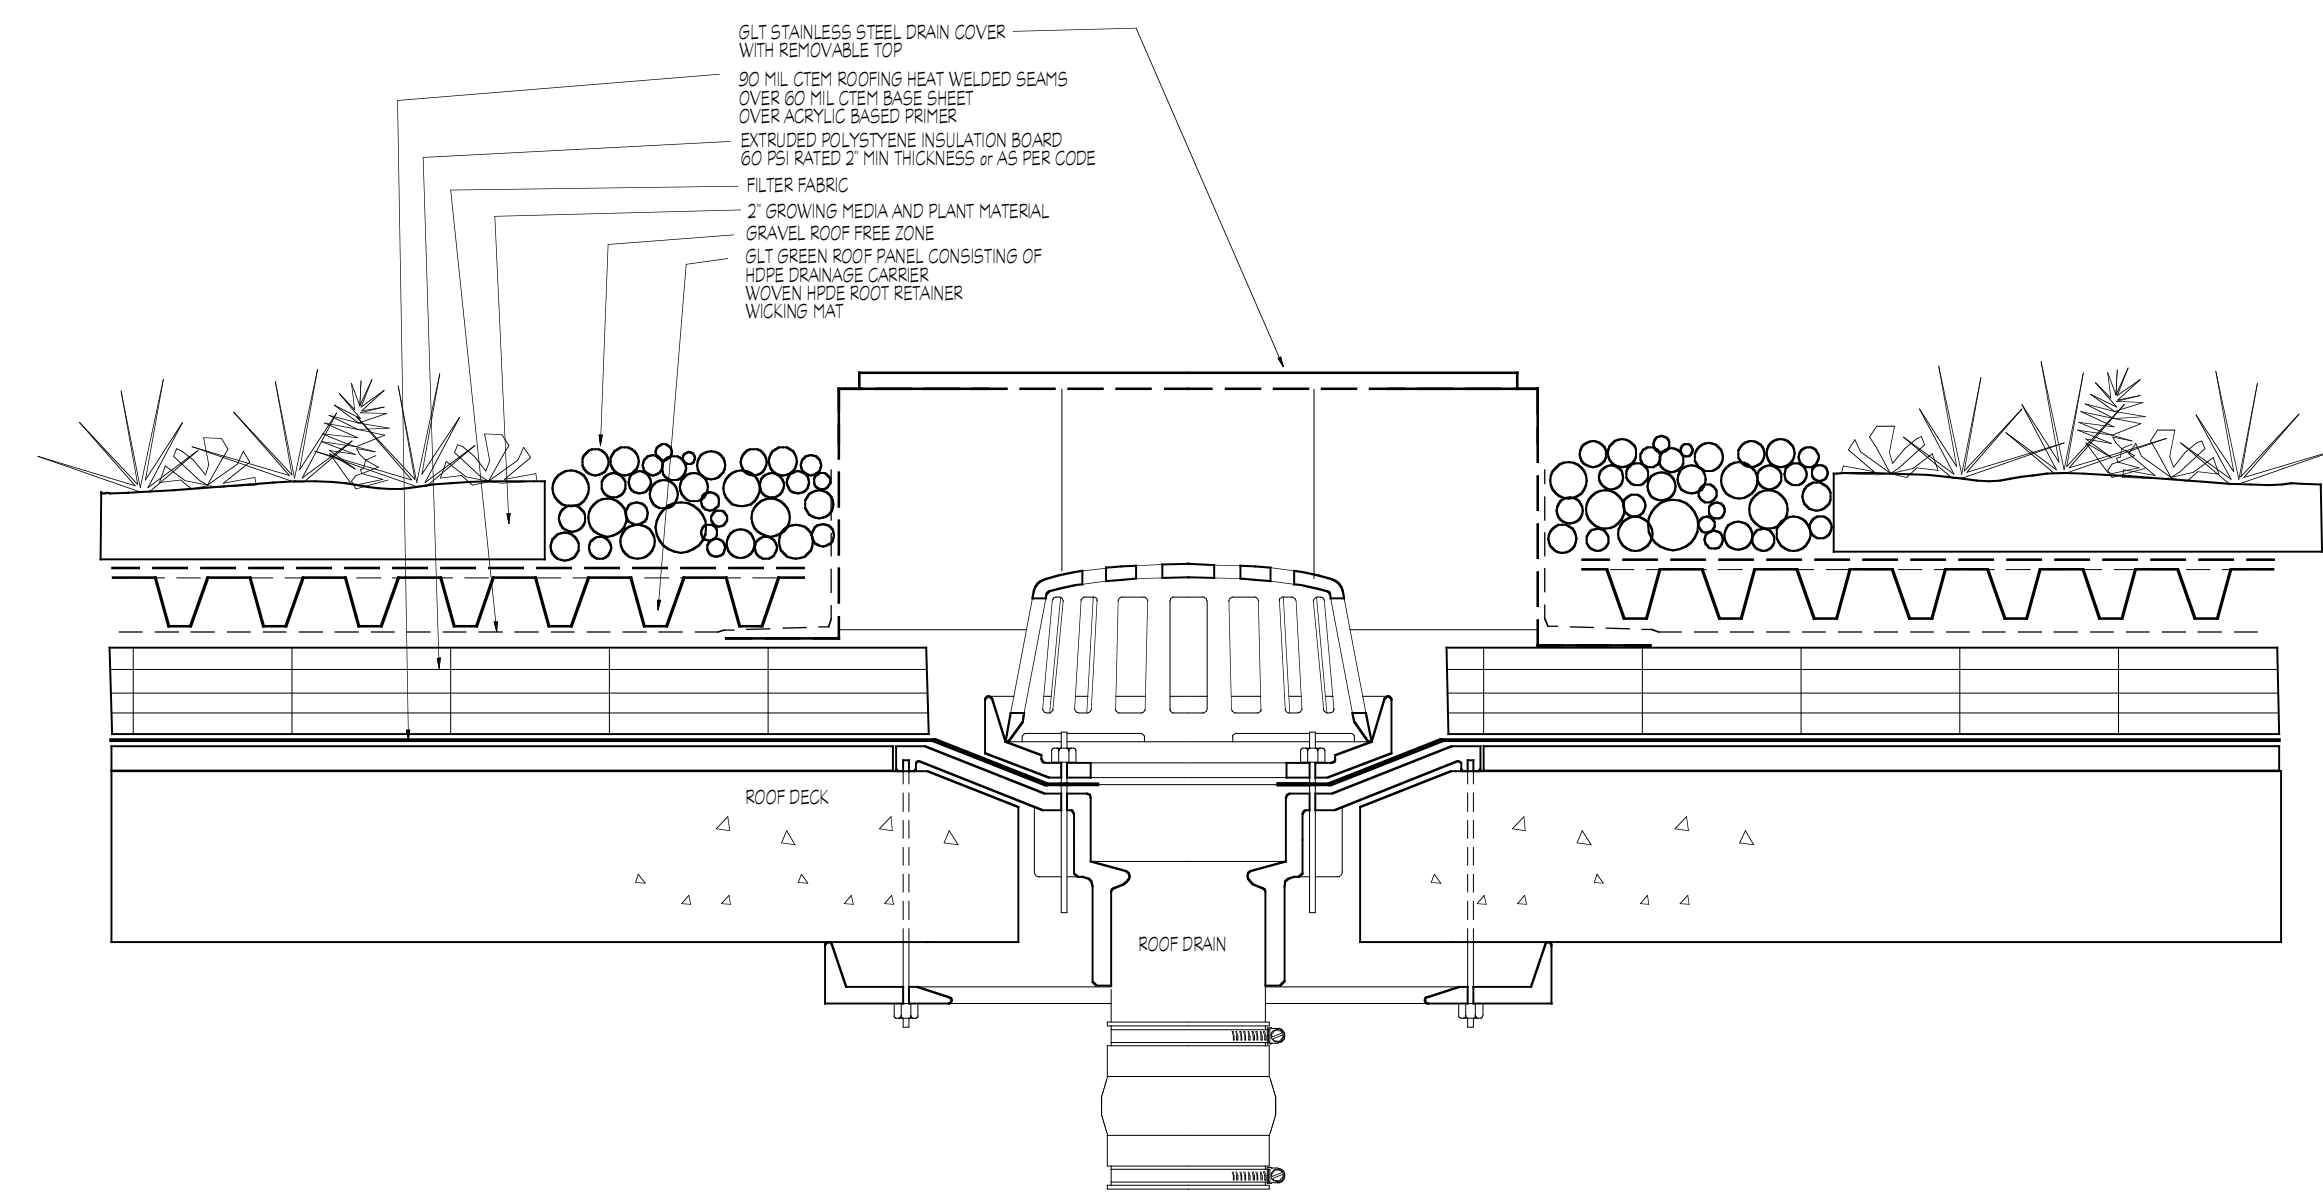

Philly
Green
wall
and
Roof

g-space
ARCHITECTS
DESIGN BUILDERS
GRAPHICS
MASTER PLANNING
726 S. Hutchinson St.
Philadelphia, PA 19147
Tel: 215 928 8900
Fax: 815 572 0136
www.gspacecdesign.com
admin@gspacecdesign.com