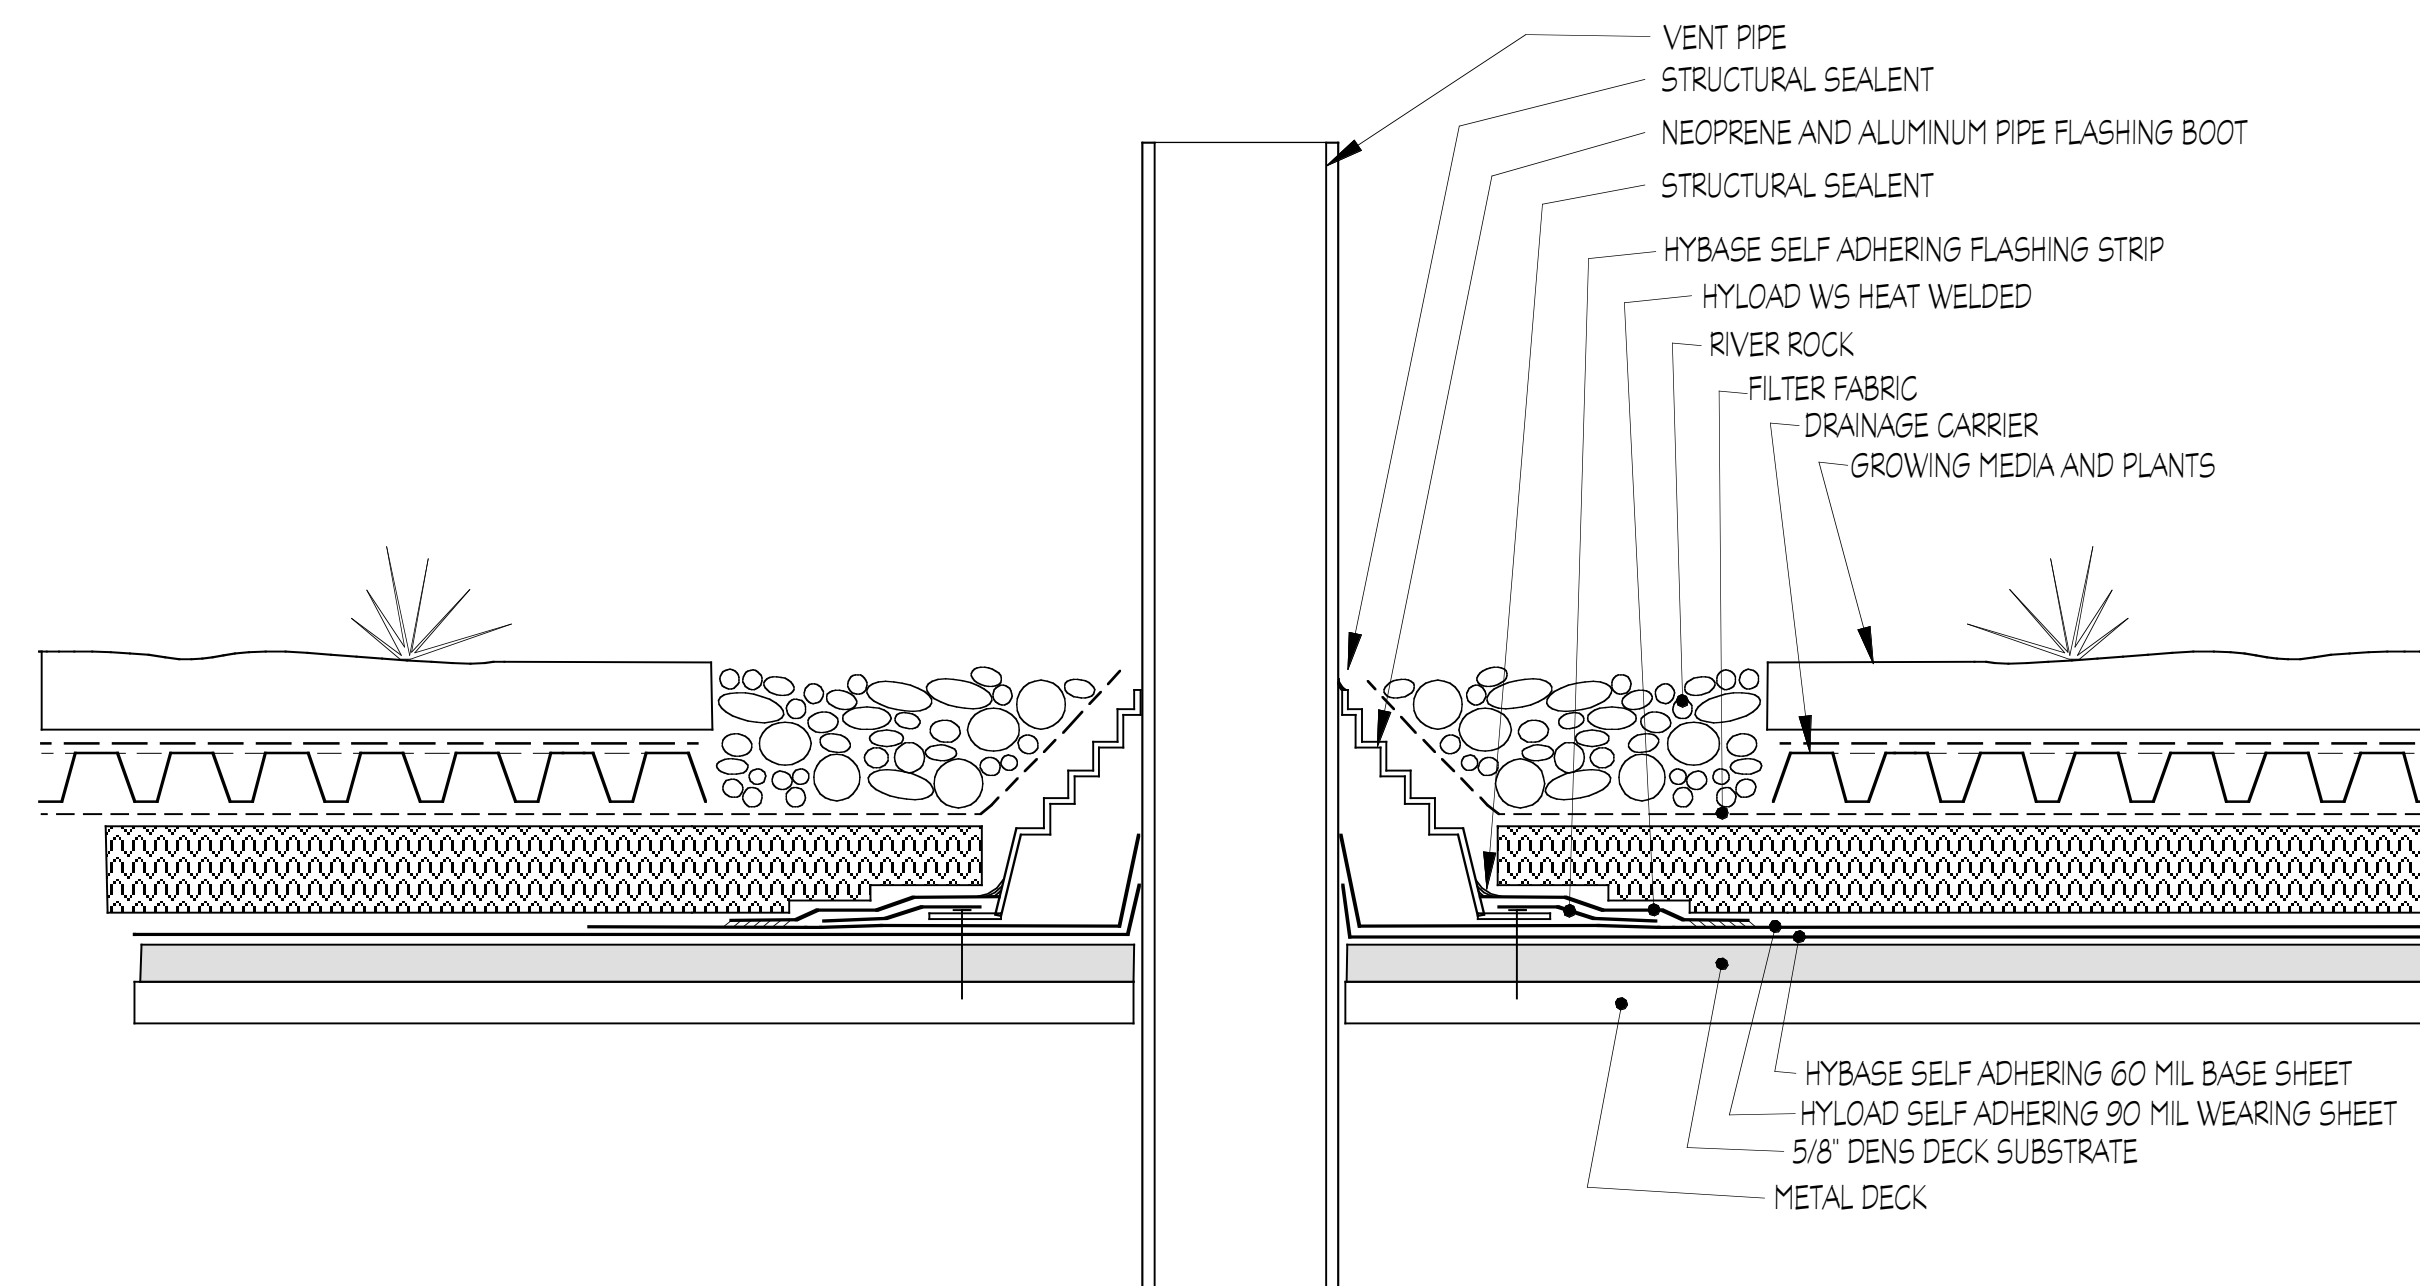

Philly
Green
wall
and
Roof

g-space
ARCHITECTS
DESIGN BUILDERS
GRAPHICS
MASTER PLANNING
726 S. Hutchinson St.
Philadelphia, PA 19147
Tel: 215 928 8900
Fax: 815 572 0136
www.gspacecdesign.com
admin@gspacecdesign.com