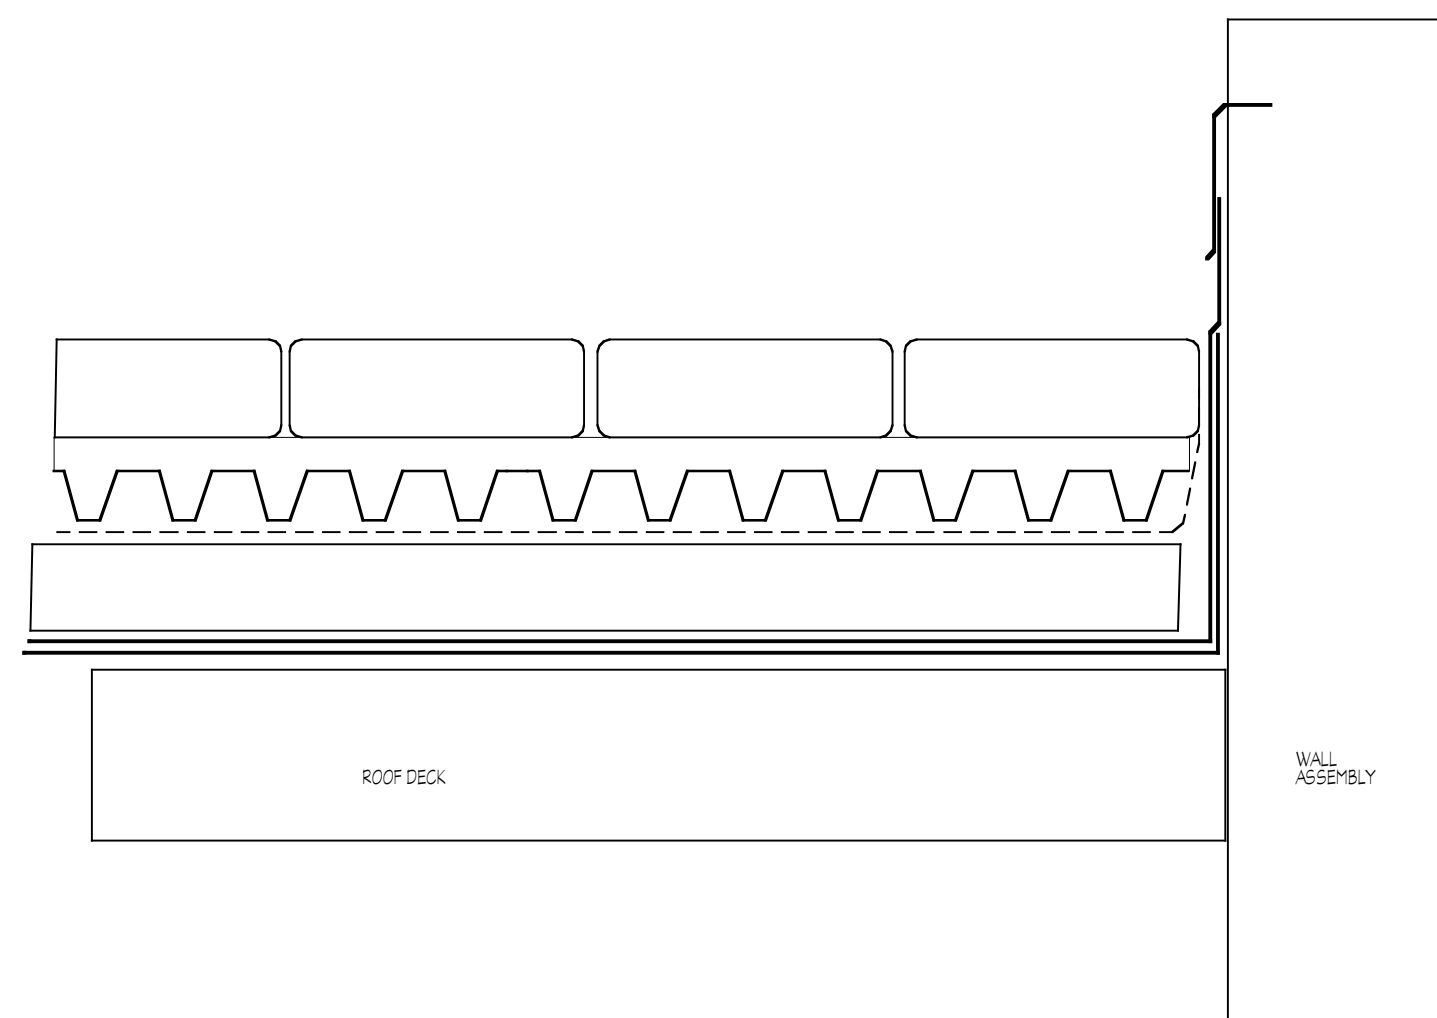

Philly
Green
wall
and
Roof

g-space
ARCHITECTS
DESIGN BUILDERS
GRAPHICS
MASTER PLANNING
726 S. Hutchinson St.
Philadelphia, PA 19147
Tel: 215 928 8900
Fax: 815 572 0136
www.gspacecdesign.com
admin@gspacecdesign.com