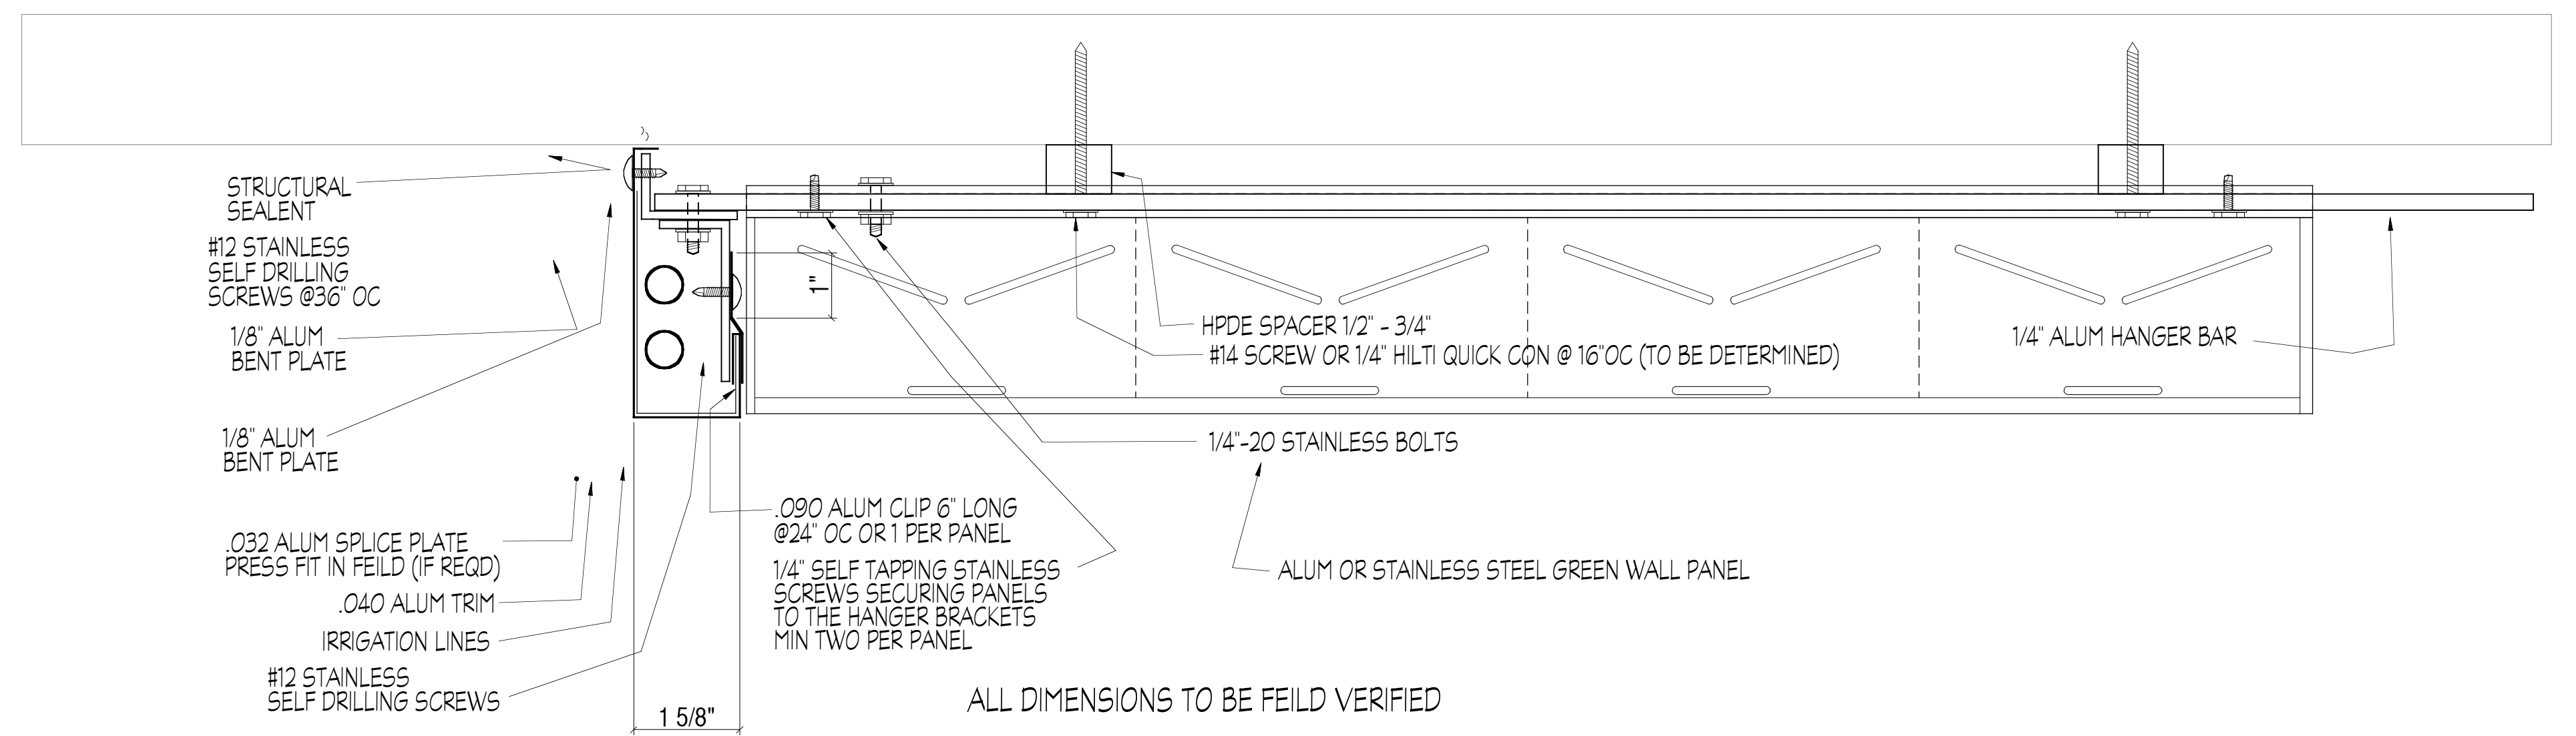

SECTION DETAIL GW PANEL

PLAN DETAIL GW PANEL

CATCH BASIN SECTION DETAIL GW PANEL

Philly  
Green  
wall  
and  
Roof

**g-space**  
ARCHITECTS  
DESIGN BUILDERS  
GRAPHICS  
MASTER PLANNING  
726 S. Hutcheson St.  
Philadelphia, PA 19147  
Tel: 215 928 8900  
Fax: 815 572 0136  
www.gspacedesign.com  
admin@gspacedesign.com