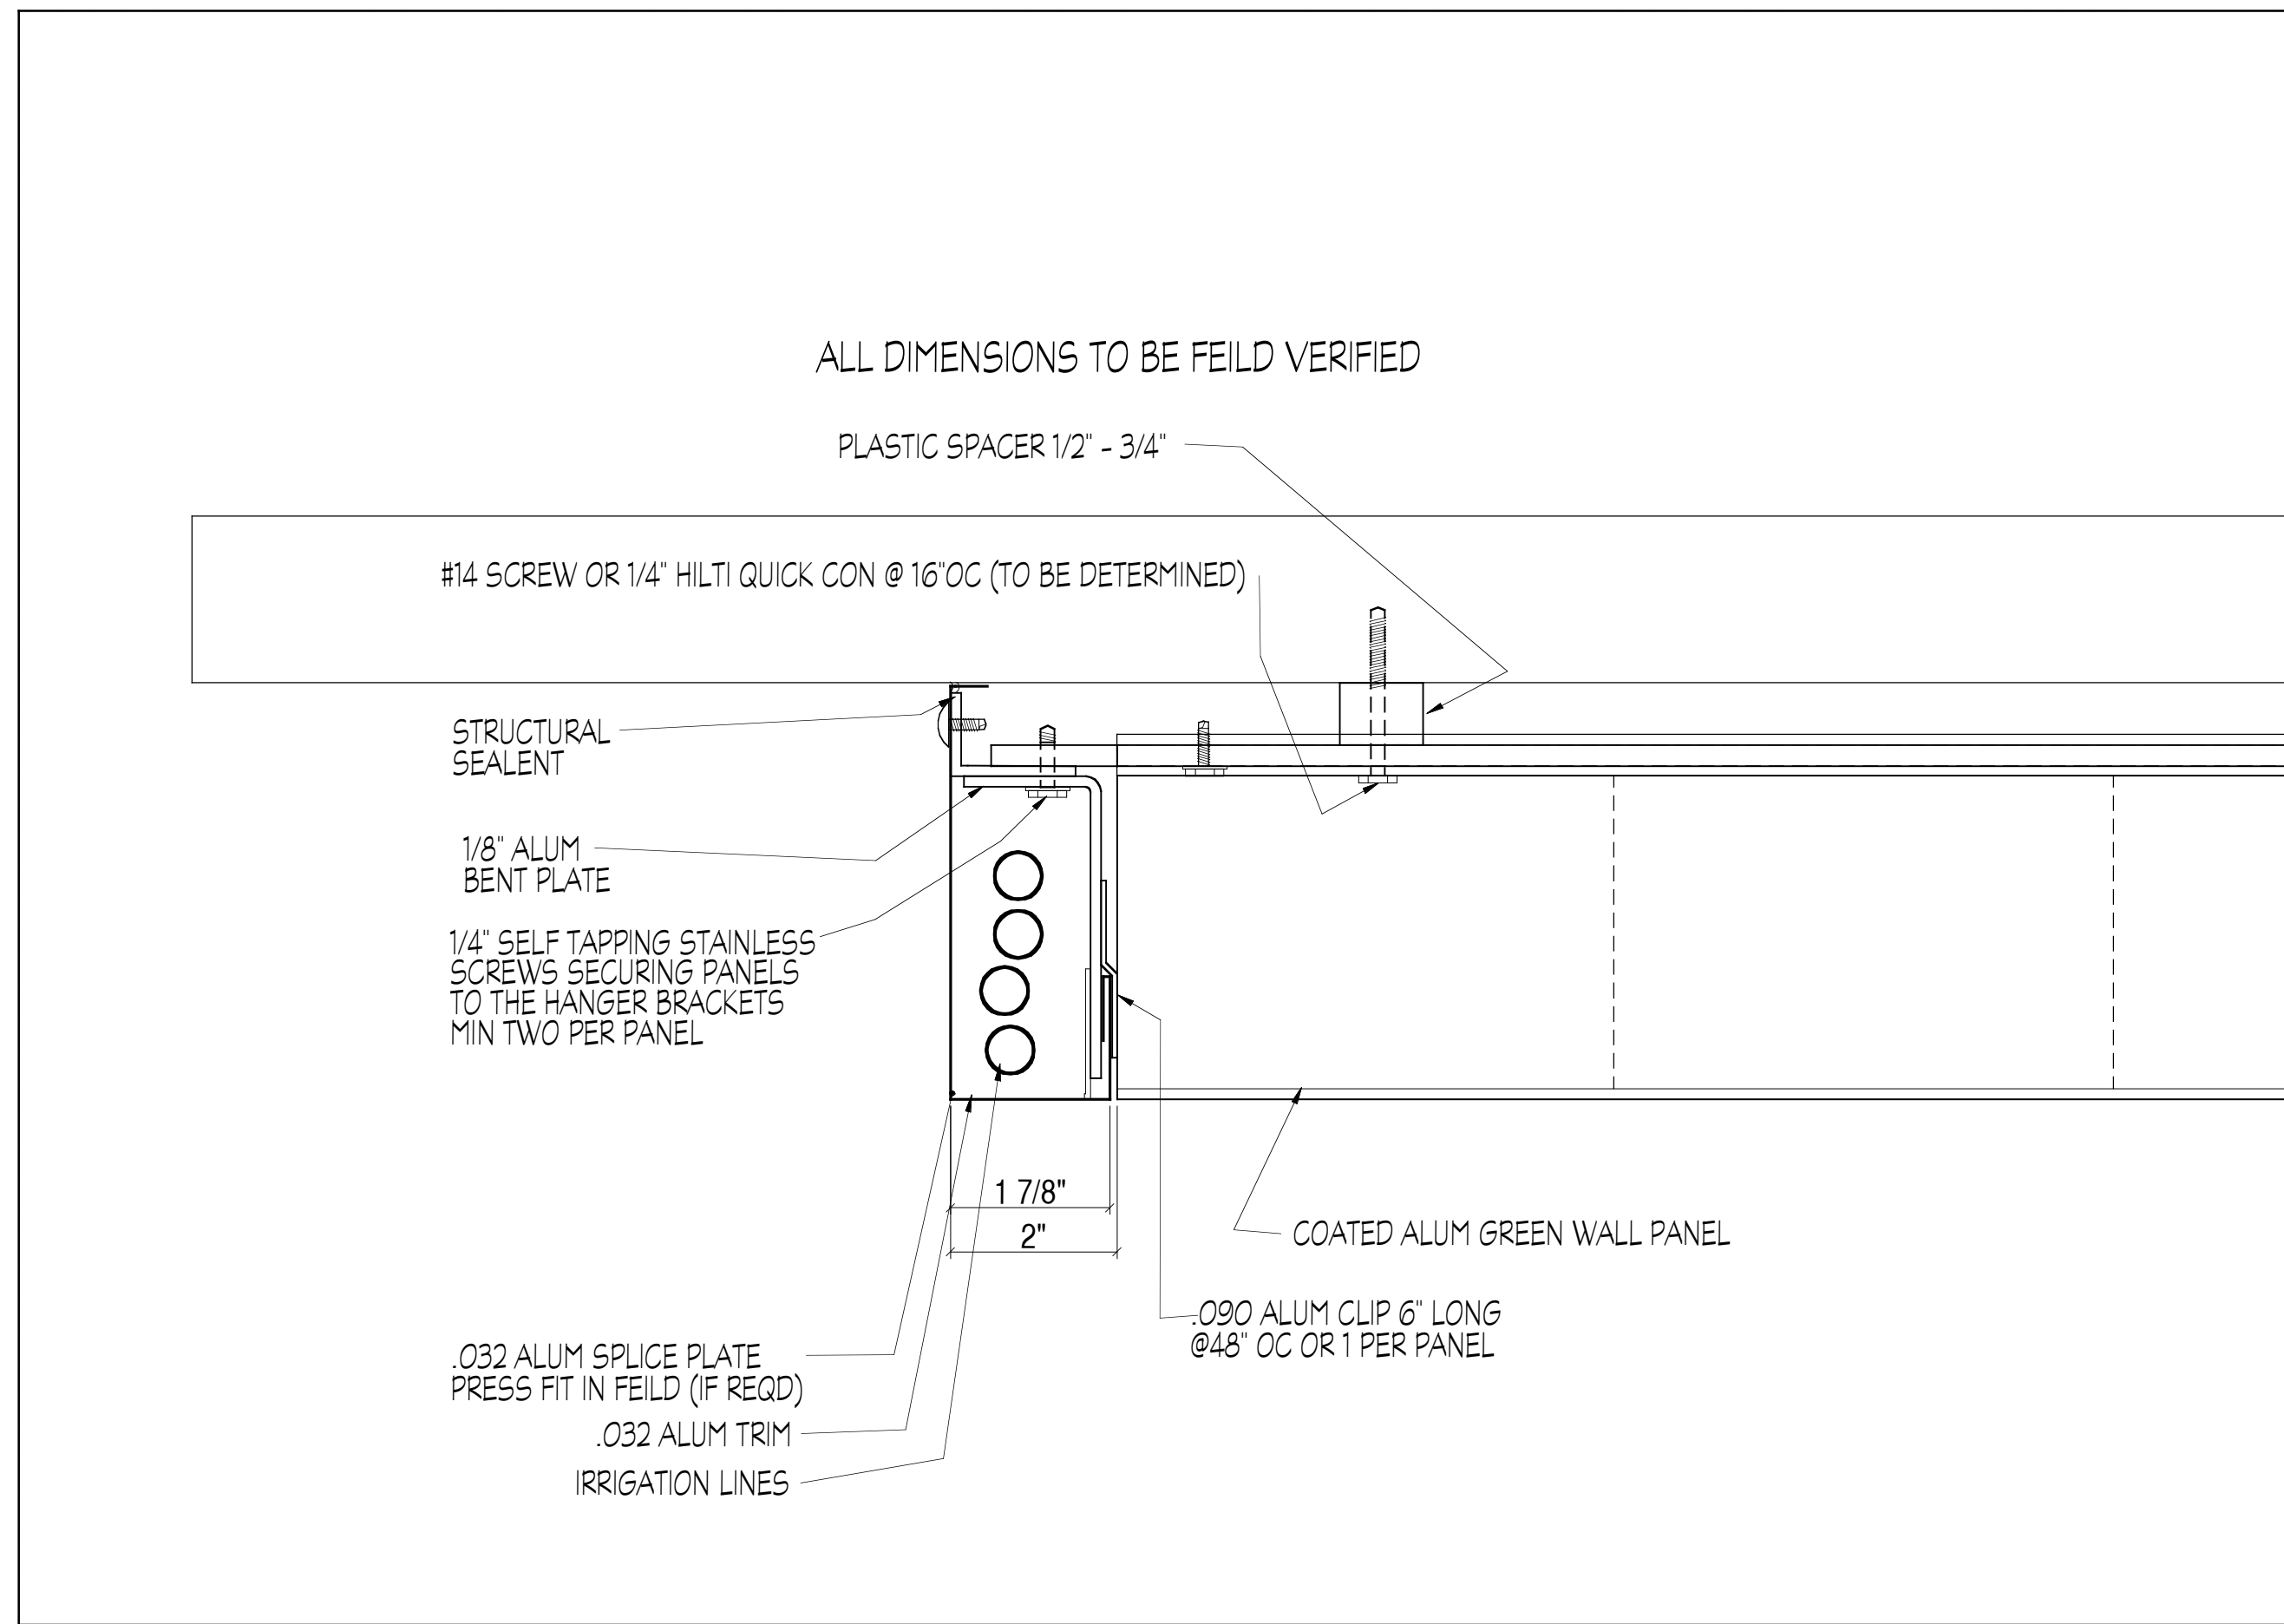

IRRIGATION DETAIL

JAMB DETAIL

SILL DETAIL

g-space
 ARCHITECTS
 DESIGN BUILDERS
 GRAPHICS
 MASTER PLANNING
 726 S. Hutchinson St.
 Philadelphia, PA 19147
 Tel: 215 928 8900
 Fax: 815 572 0136
 www.gspacedesign.com
 admin@gspacedesign.com