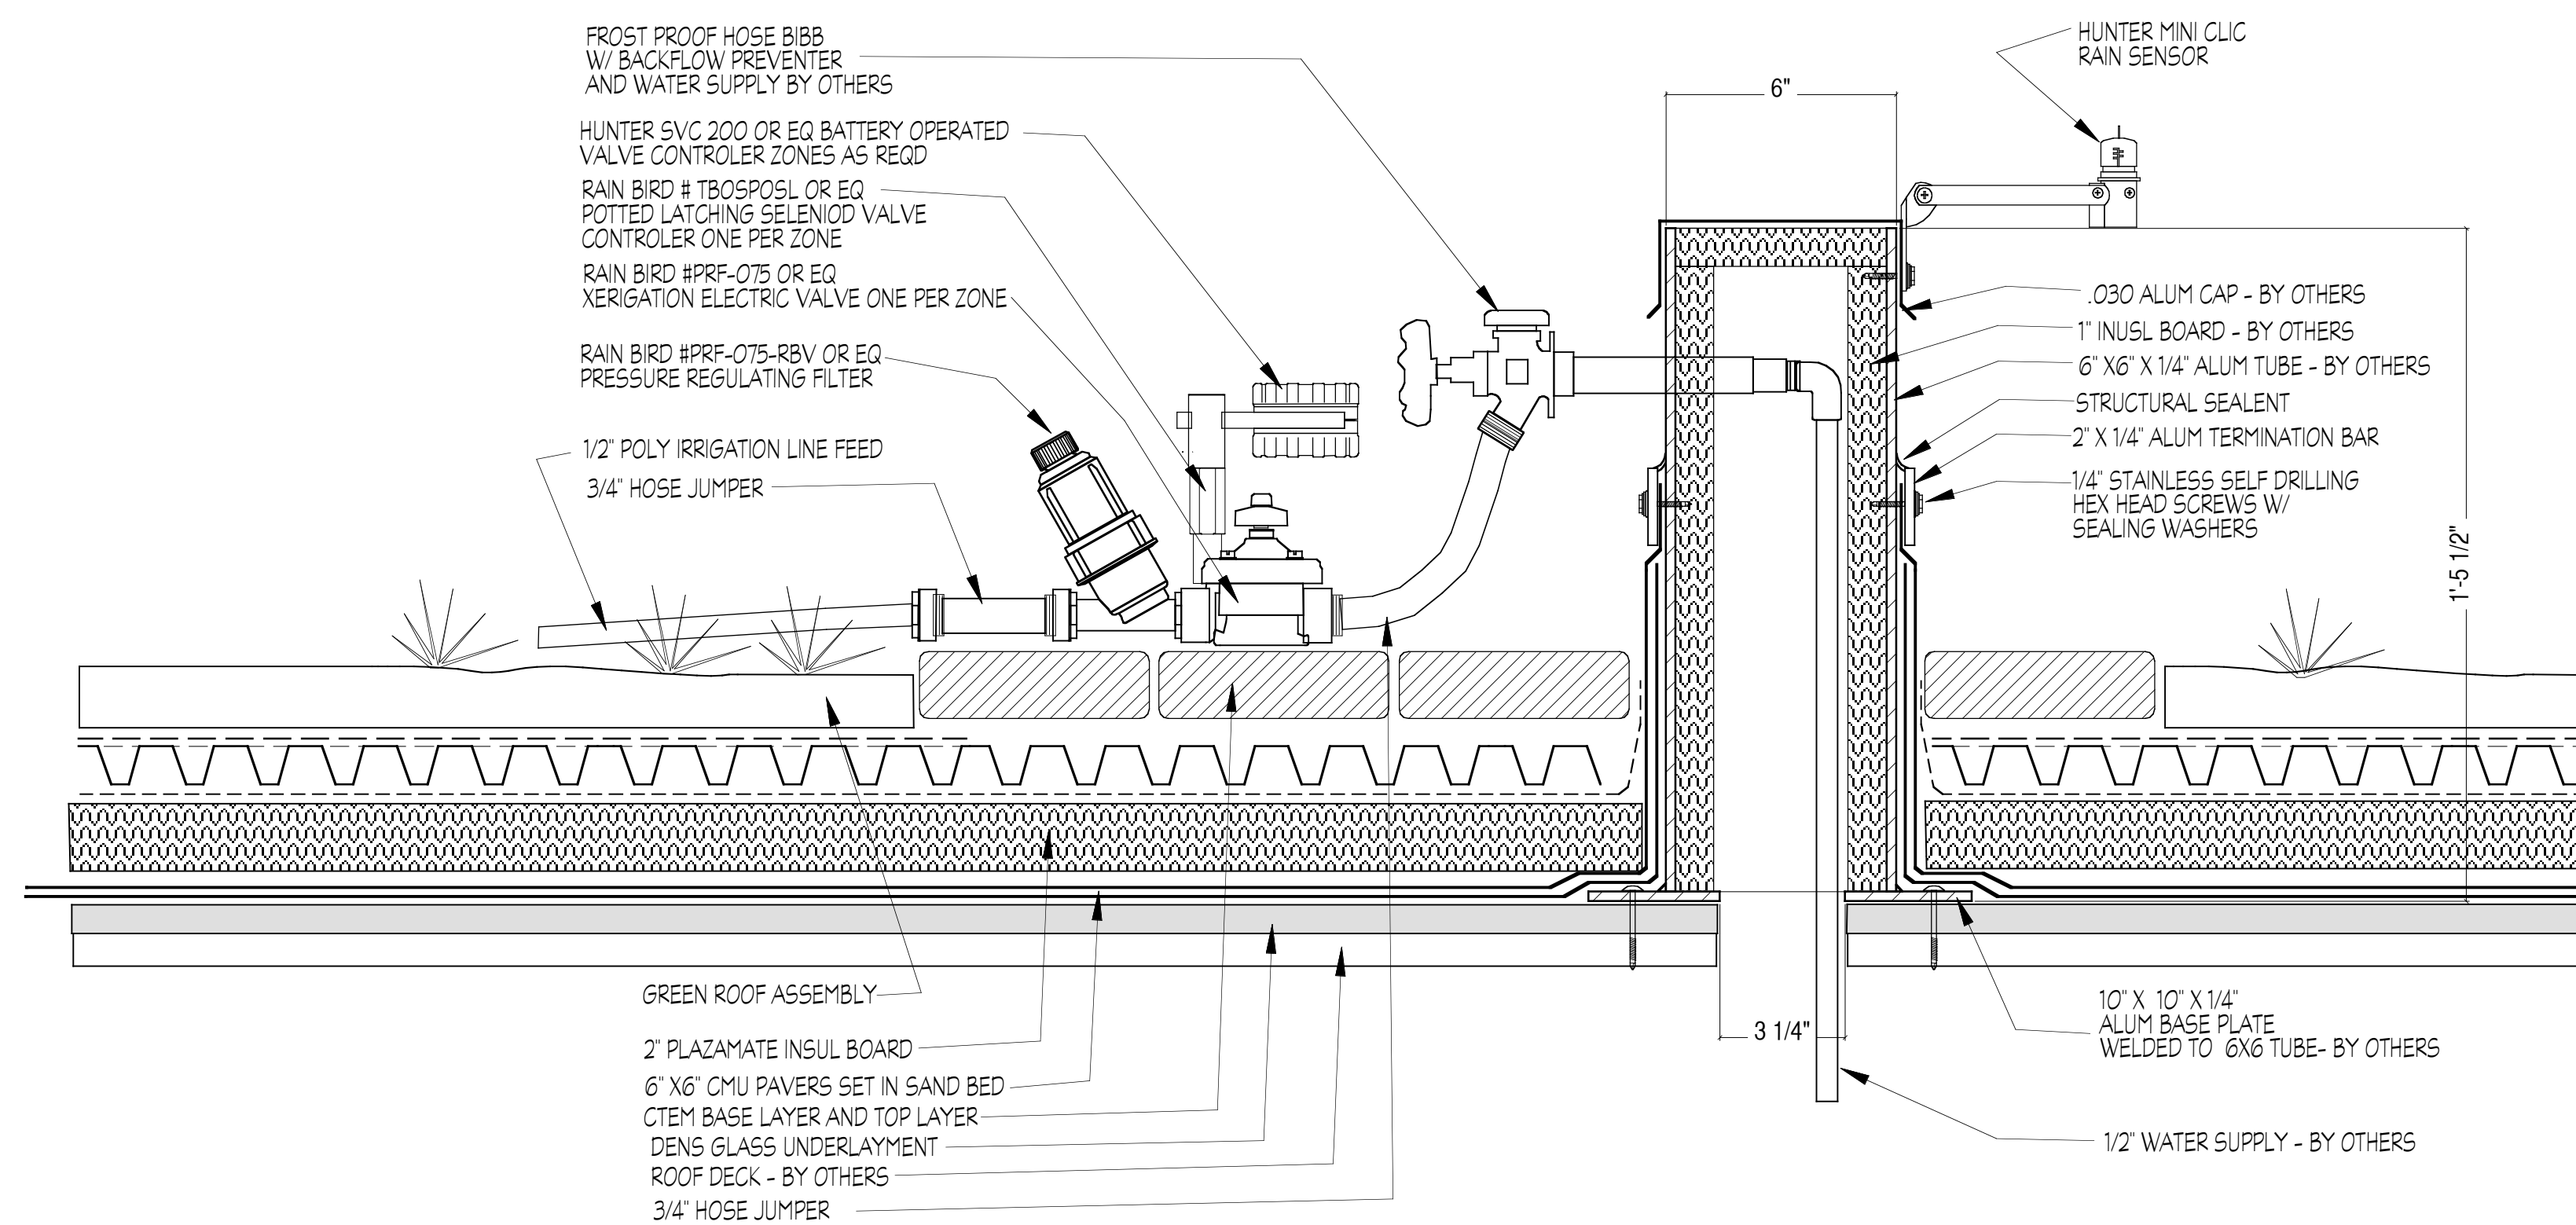

Philly
Green
wall
and
Roof

g-space
ARCHITECTS
DESIGN BUILDERS
GRAPHICS
MASTER PLANNING
726 S. Hutchinson St.
Philadelphia, PA 19147
Tel: 215 928 8900
Fax: 815 572 0136
www.gspacecdesign.com
admin@gspacecdesign.com