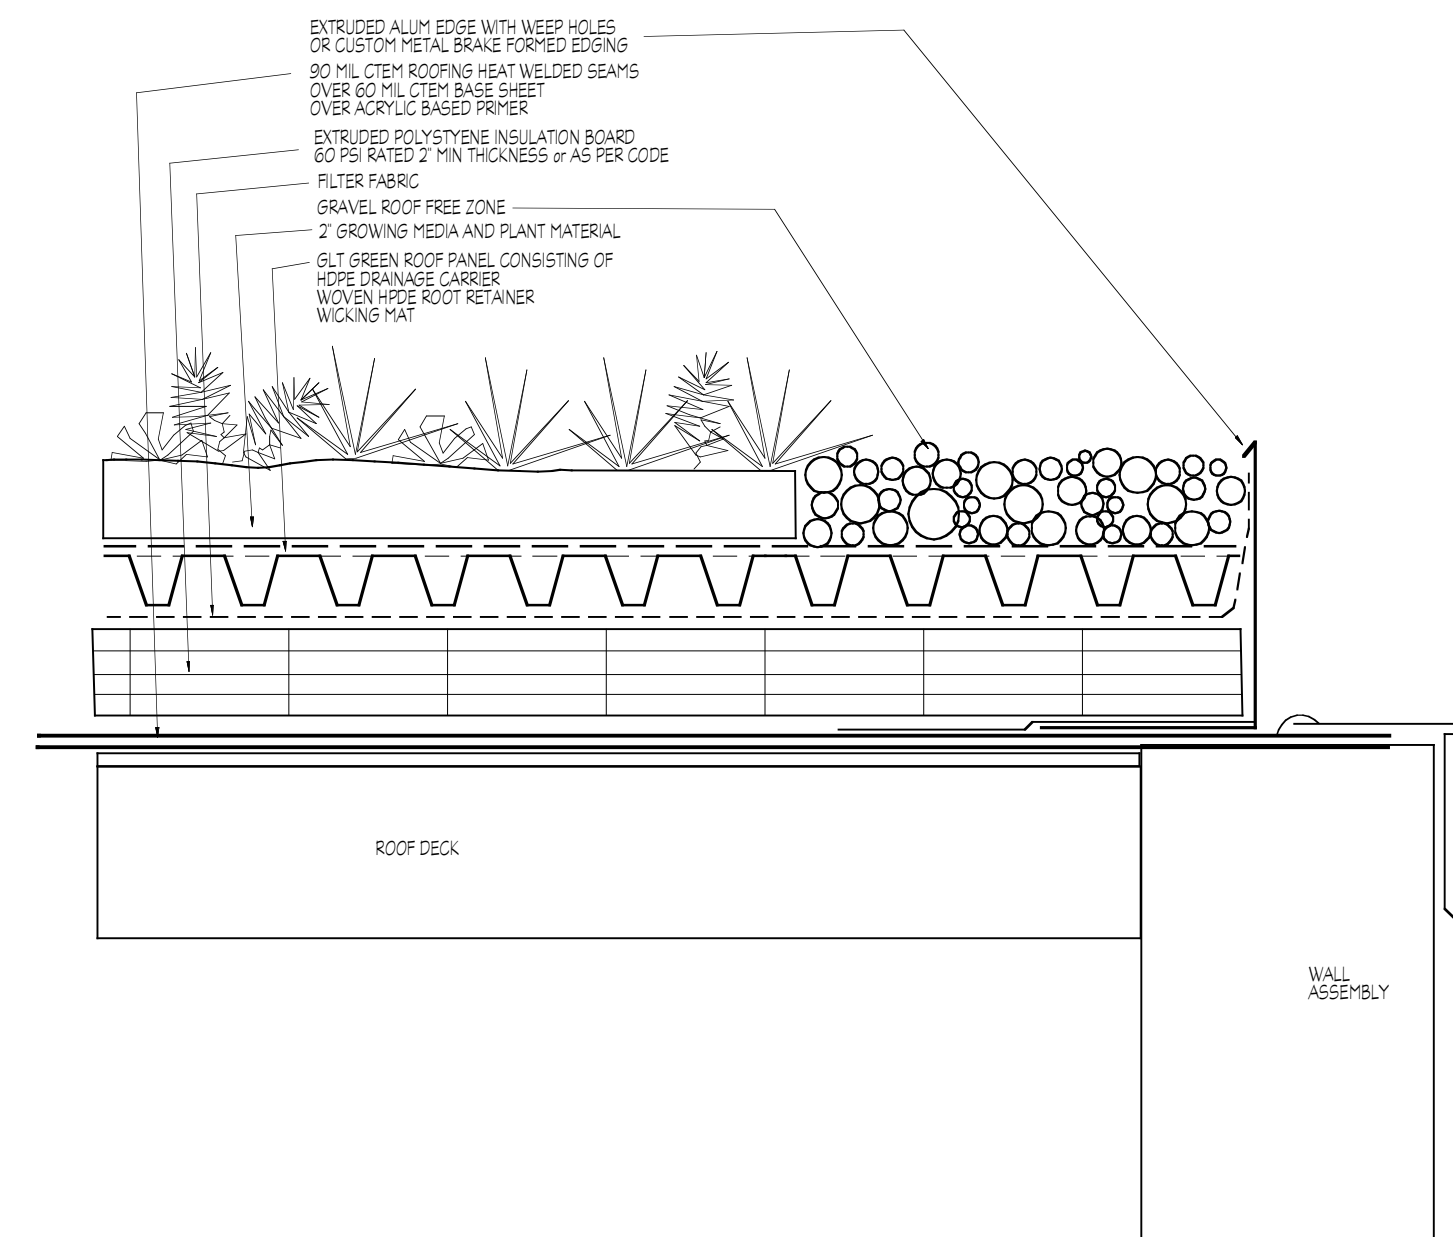

Philly
Green
wall
and
Roof

g-space
ARCHITECTS
DESIGN BUILDERS
GRAPHICS
MASTER PLANNING
726 S. Hutchinson St.
Philadelphia, PA 19147
Tel: 215 928 8900
Fax: 815 572 0136
www.gspacecdesign.com
admin@gspacecdesign.com