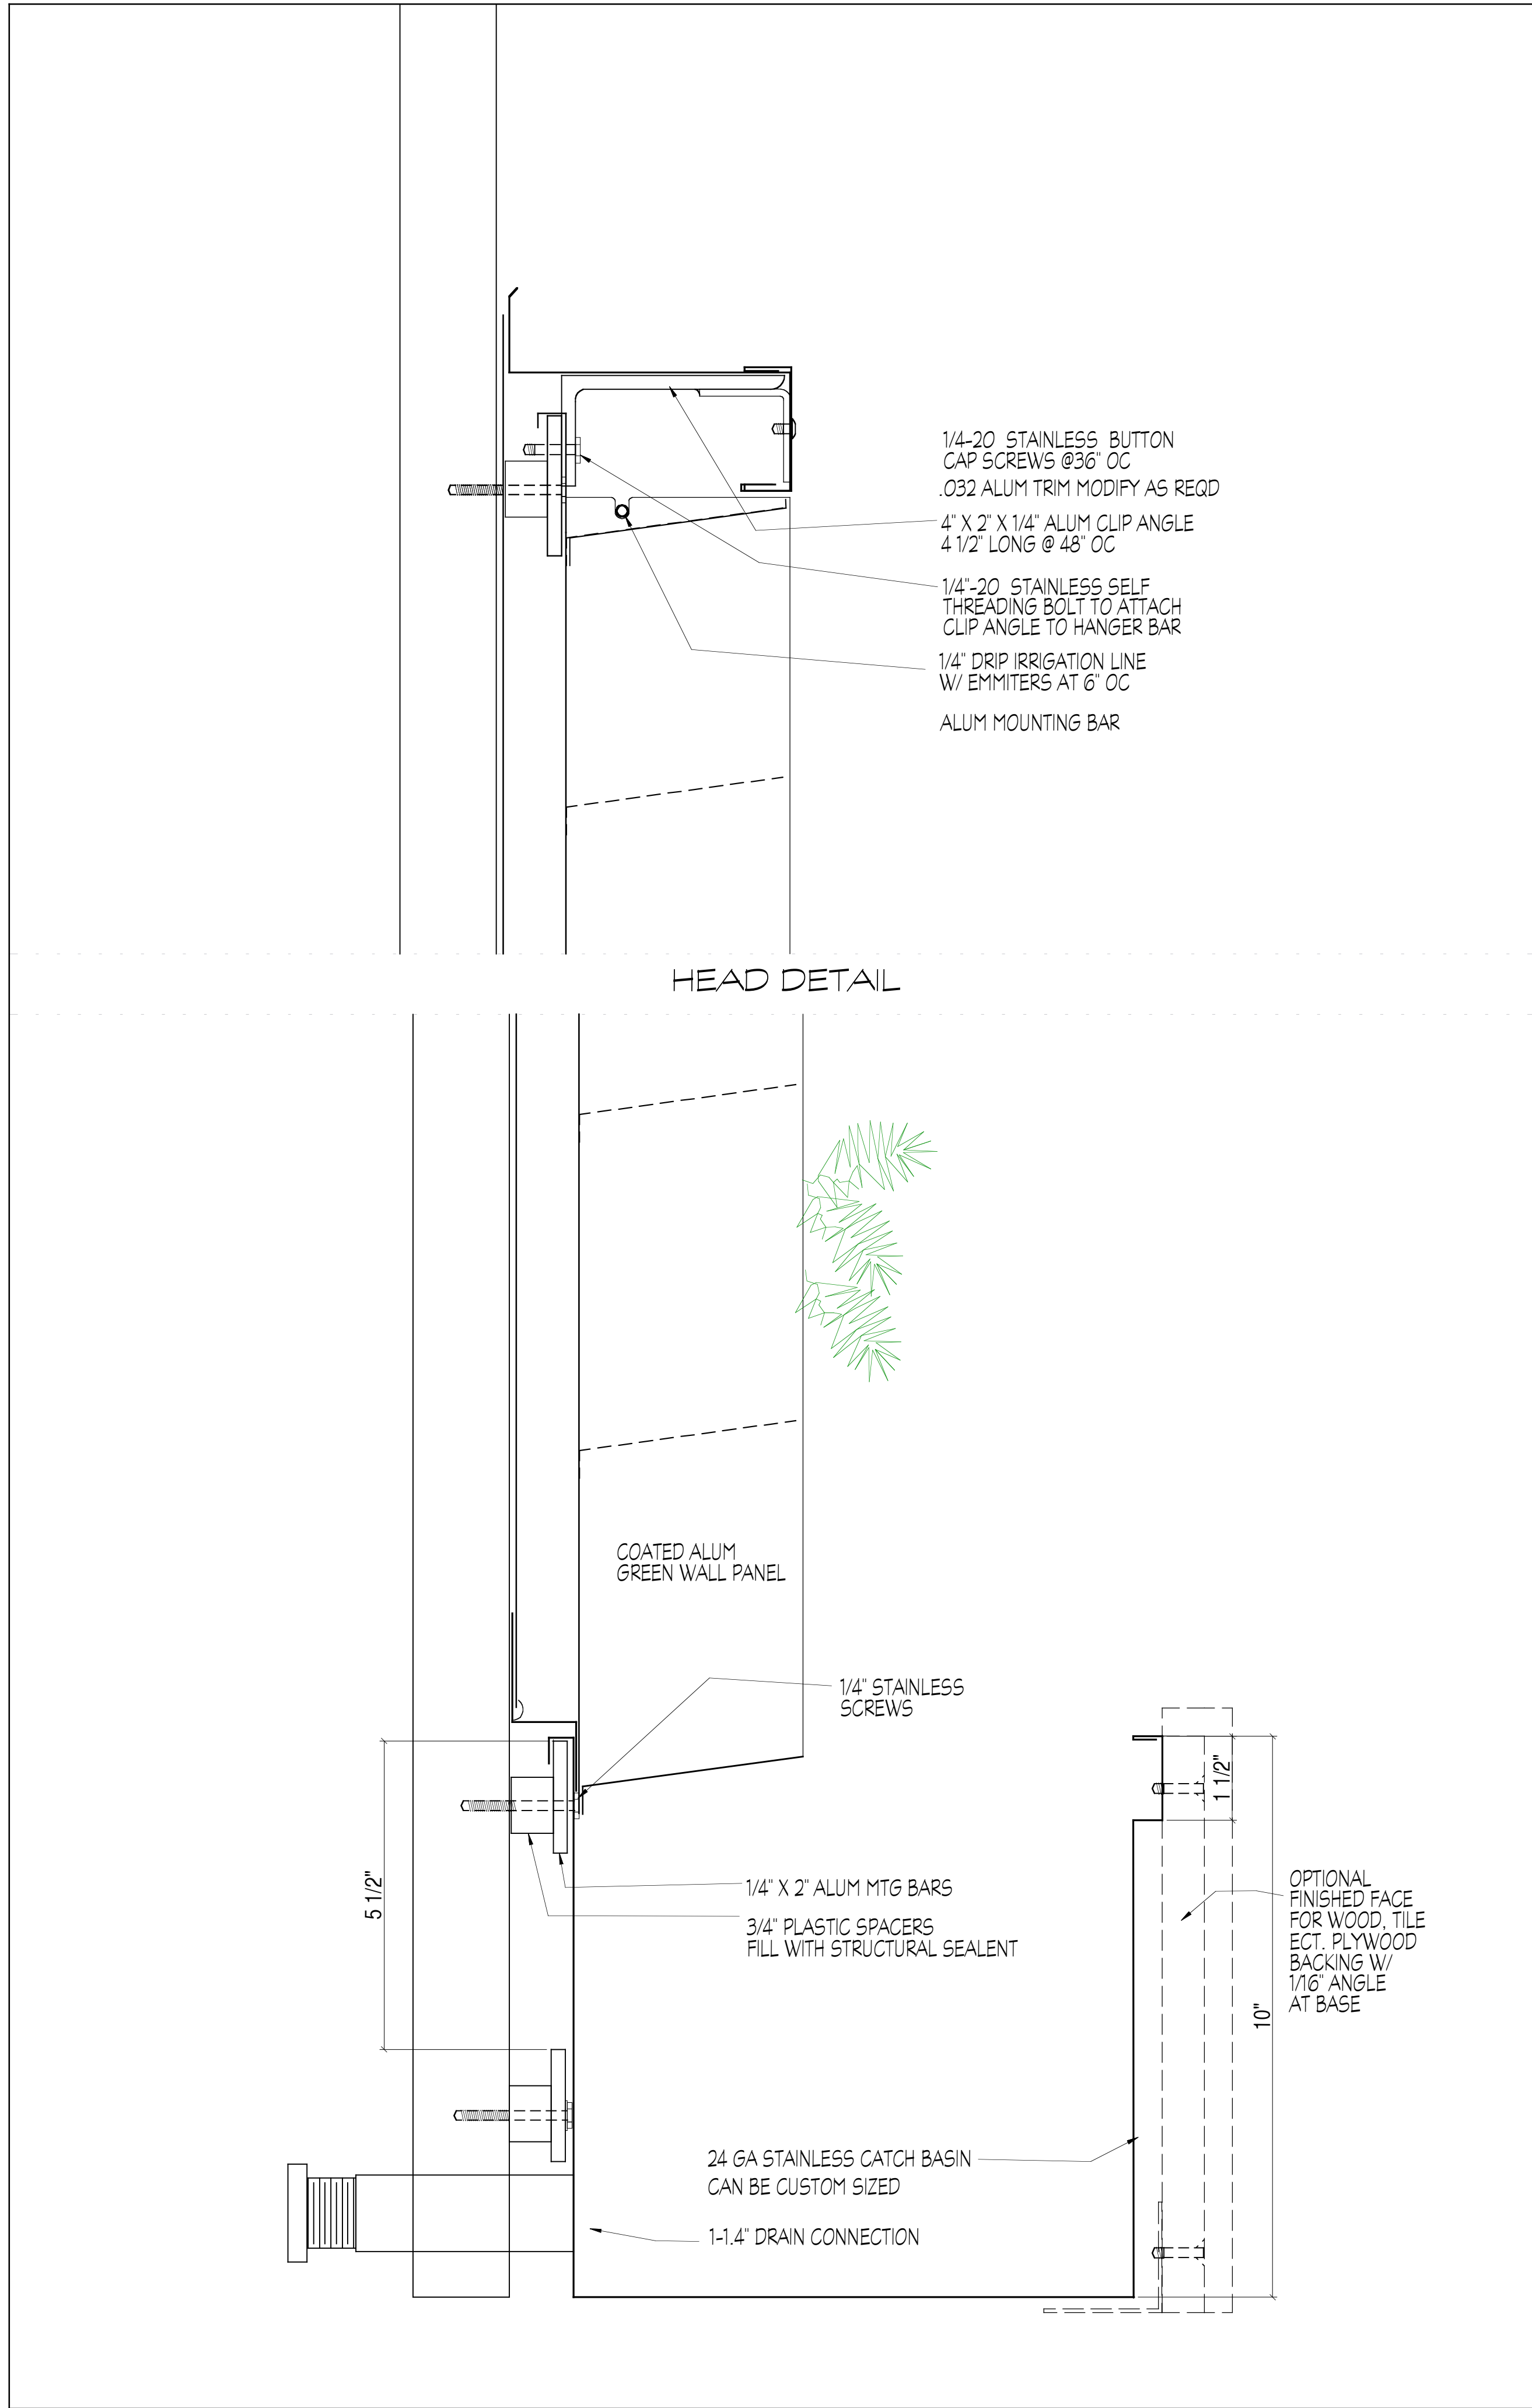

IRRIGATION DETAIL

JAMB DETAIL

SILL DETAIL

g-space
 ARCHITECTS
 DESIGN BUILDERS
 GRAPHICS
 MASTER PLANNING
 726 S. Hutchinson St.
 Philadelphia, PA 19147
 Tel: 215 928 8900
 Fax: 815 572 0136
 www.gspacedesign.com
 admin@gspacedesign.com