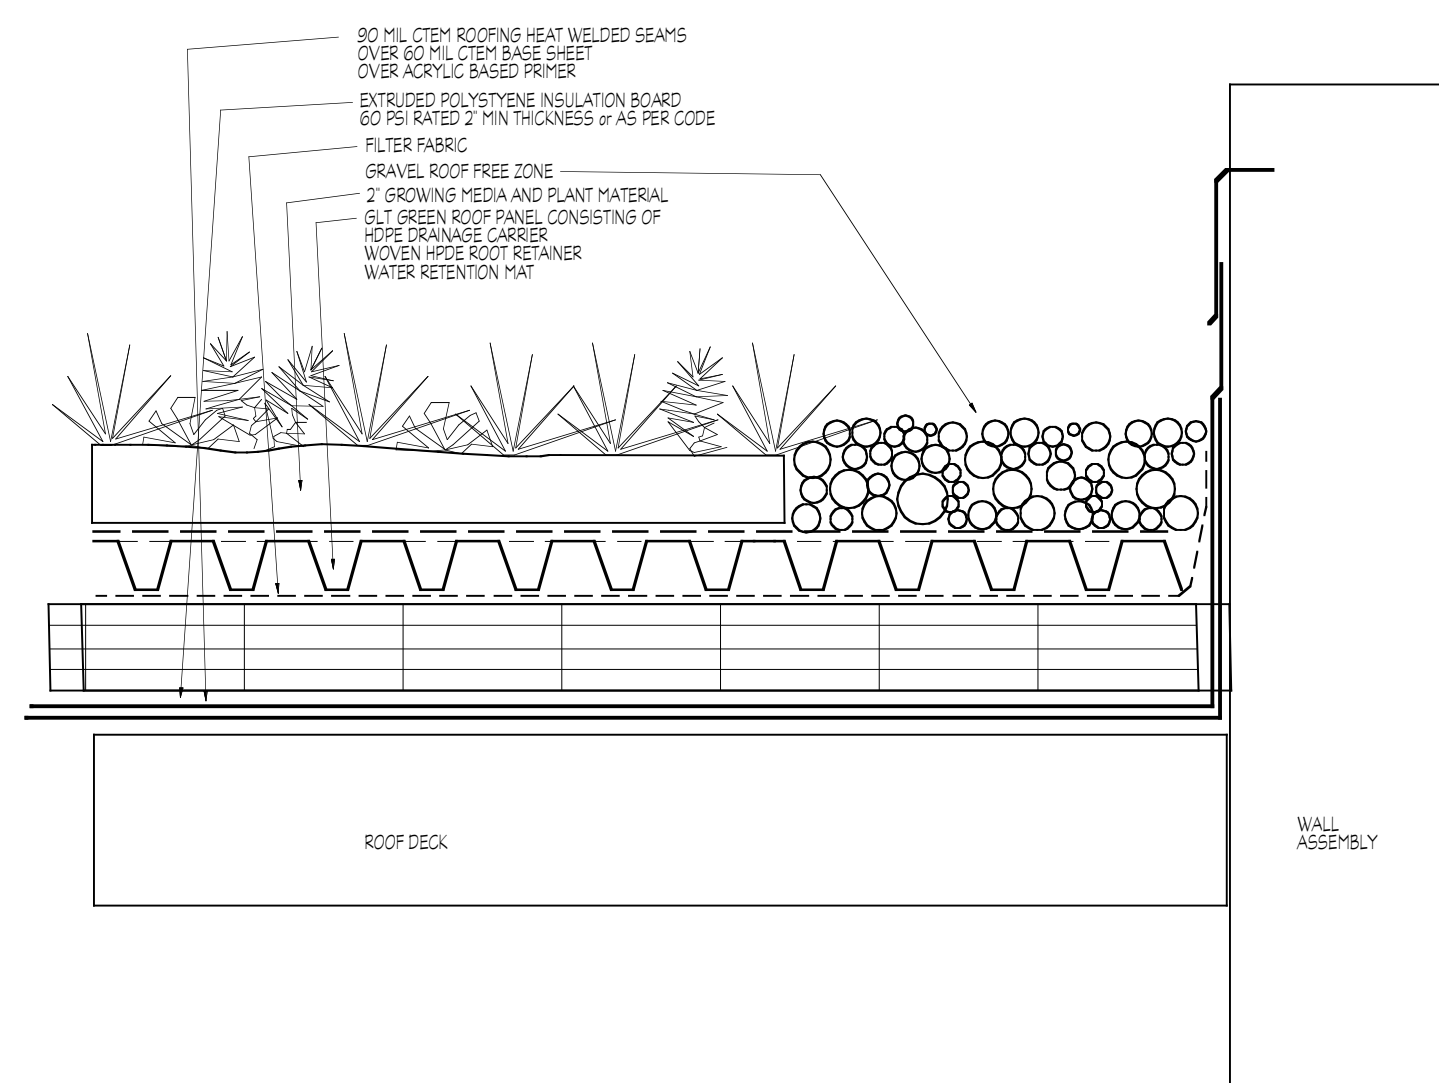

Philly
Green
wall
and
Roof

g-space
ARCHITECTS
DESIGN BUILDERS
GRAPHICS
MASTER PLANNING
726 S. Hutchinson St.
Philadelphia, PA 19147
Tel: 215 928 8900
Fax: 815 572 0136
www.gspacecdesign.com
admin@gspacecdesign.com